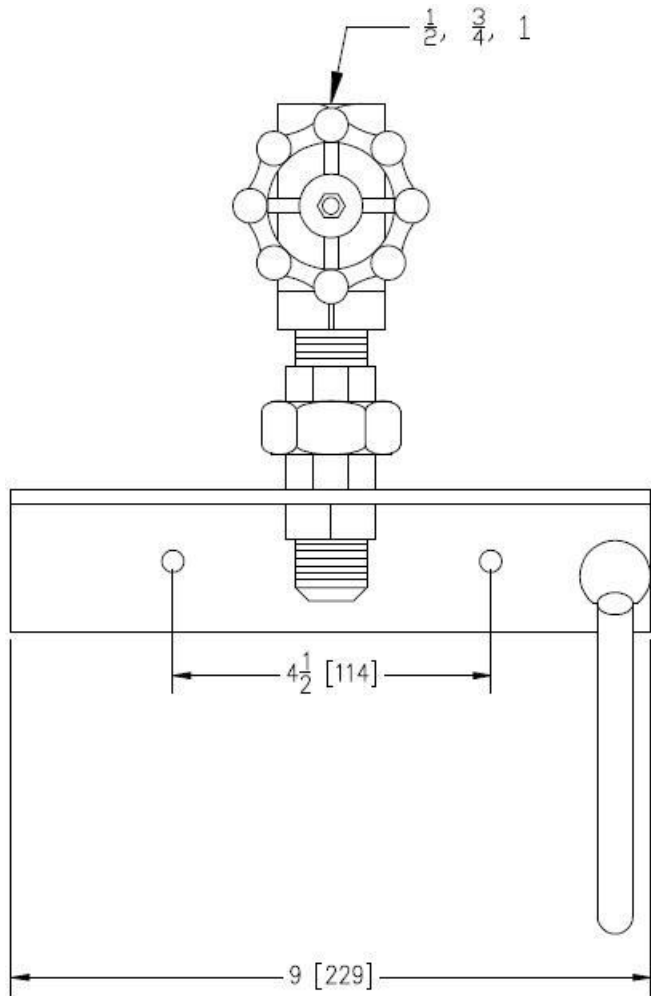

Mixing units, wash down and hoses station

16350 blv. Gouin Ouest, Ste-Geneviève, Québec H9H 1E1

Toll free : 1-800-624-4709 (514)624-4772 Fax : 624-4776

Email : info@charlandthermojet.com Web : www.charlandthermojet.com

L-553-GV-40 MODEL

SIMPLE WASHING STATION FOR HOT OR COLD WATER WITH GLOBE VALVE AND REDUCED HOSE RACK.