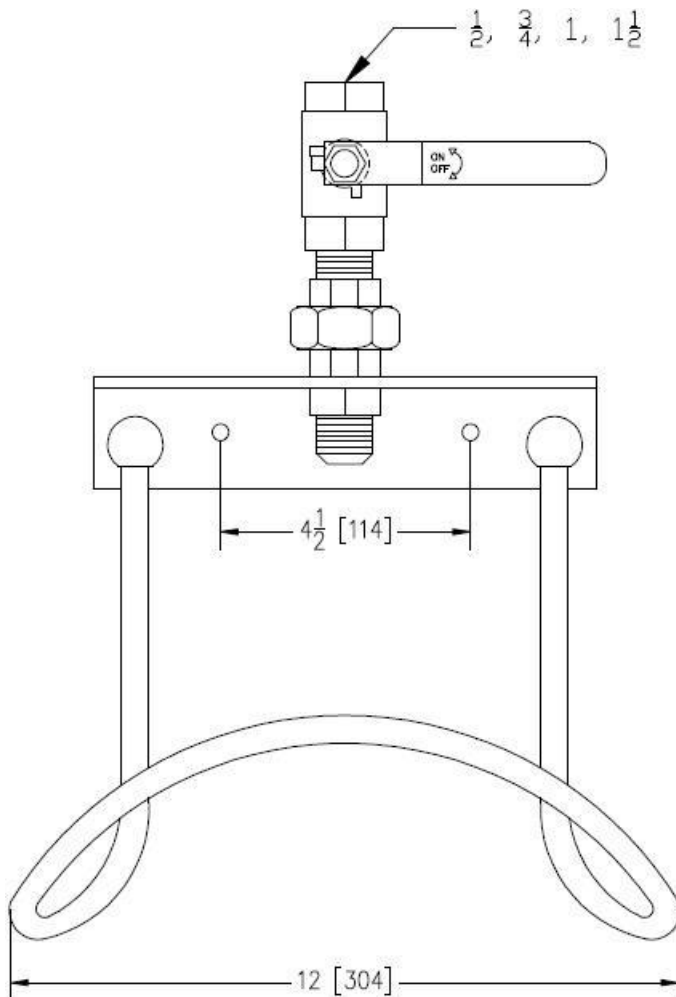

Mixing units, wash down and hoses station

16350 blv. Gouin Ouest, Ste-Geneviève, Québec H9H 1E1

Toll free : 1-800-624-4709 (514)624-4772 Fax : 624-4776

Email : info@charlandthermojet.com Web: www.charlandthermojet.com

L-553-BV-41 MODEL

SIMPLE WASHING STATION FOR HOT OR COLD WATER WITH BALL VALVE

L-553-BV-41 model wall mounted for a wide range of available flow rate. Answers your industrial need in hot or cold water depending on the size and temperature of the water line supply. Entry size from 1/2" (13 mm) to 1-1/2" (38 mm). Ideal for many types of simple cleaning tasks which require hot or cold water in every industrial plant which does not have access to a steam line. Rapid and easy to use.

Unit & hose : for use with hot and cold WATER only.