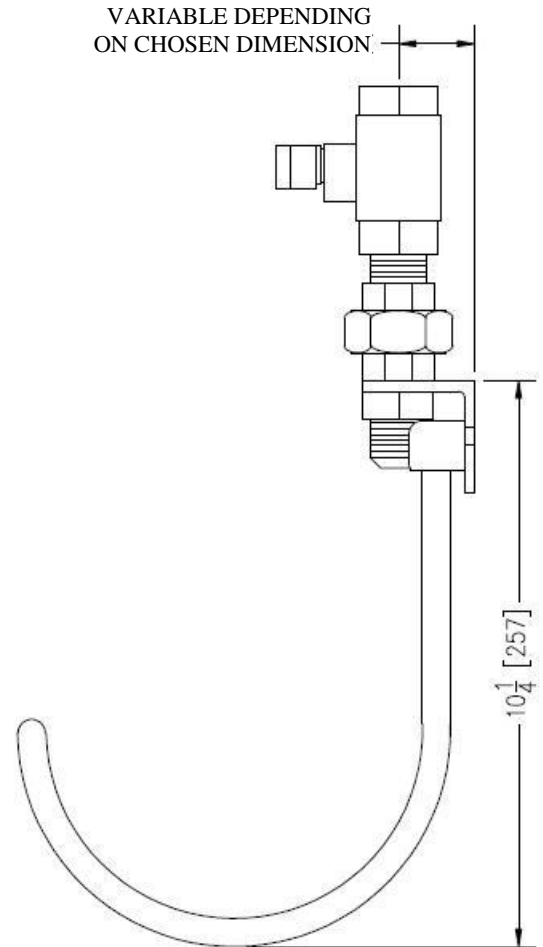

Mixing units, wash down and hoses station

16350 blv. Gouin Ouest, Ste-Geneviève, Québec H9H 1E1

Toll free : 1-800-624-4709 (514)624-4772 Fax : 624-4776

Email : info@charlandthermojet.com Web: www.charlandthermojet.com

L-553-BV-41 MODEL

SIMPLE WASHING STATION FOR HOT OR COLD WATER WITH BALL VALVE

L-553-BV-41 model wall mounted for a wide range of available flow rate. Answers your industrial need in hot or cold water depending on the size and temperature of the water line supply. Entry size from 1/2" (13 mm) to 1-1/2" (38 mm). Ideal for many types of simple cleaning tasks which require hot or cold water in every industrial plant which does not have access to a steam line. Rapid and easy to use.

Unit & hose : for use with hot and cold WATER only.