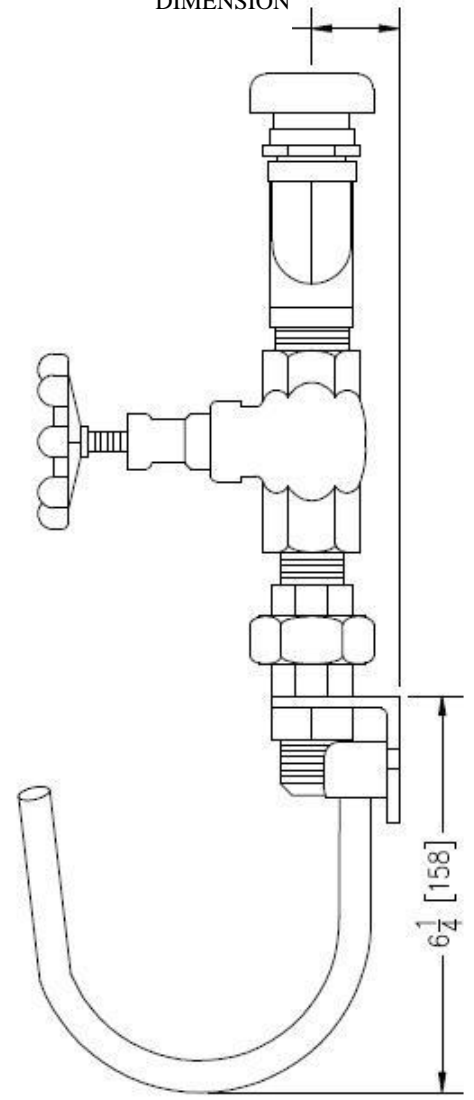

VARIABLE DEPENDING ON CHOSEN DIMENSION