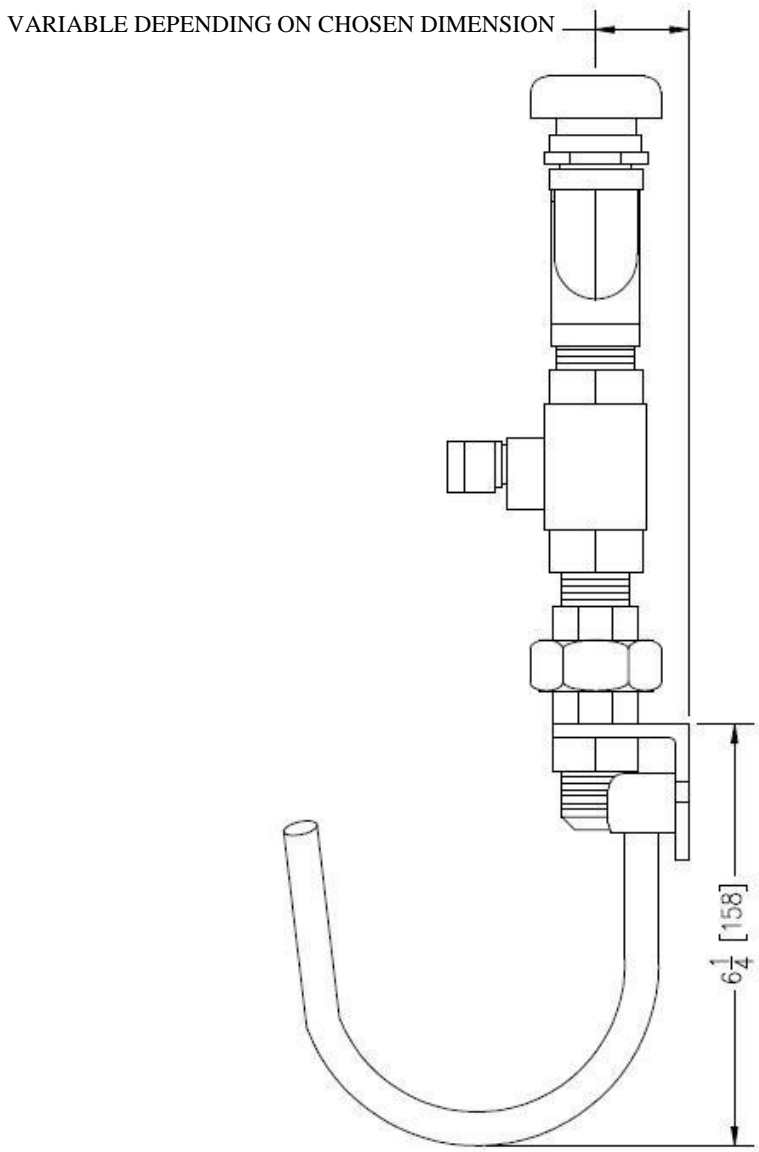

Mixing units, wash down and hoses station

16350 blv. Gouin Ouest, Ste-Geneviève, Québec H9H 1E1
Toll free : 1-800-624-4709 (514)624-4772 Fax : 624-4776

Email : info@charlandthermojet.com Web: www.charlandthermojet.com

L-553-BV-VB-40 MODEL

SIMPLE WASHING STATION FOR HOT OR COLD WATER WITH BALL VALVE, A VACUUM BREAKER AND REDUCED HOSE RACK.