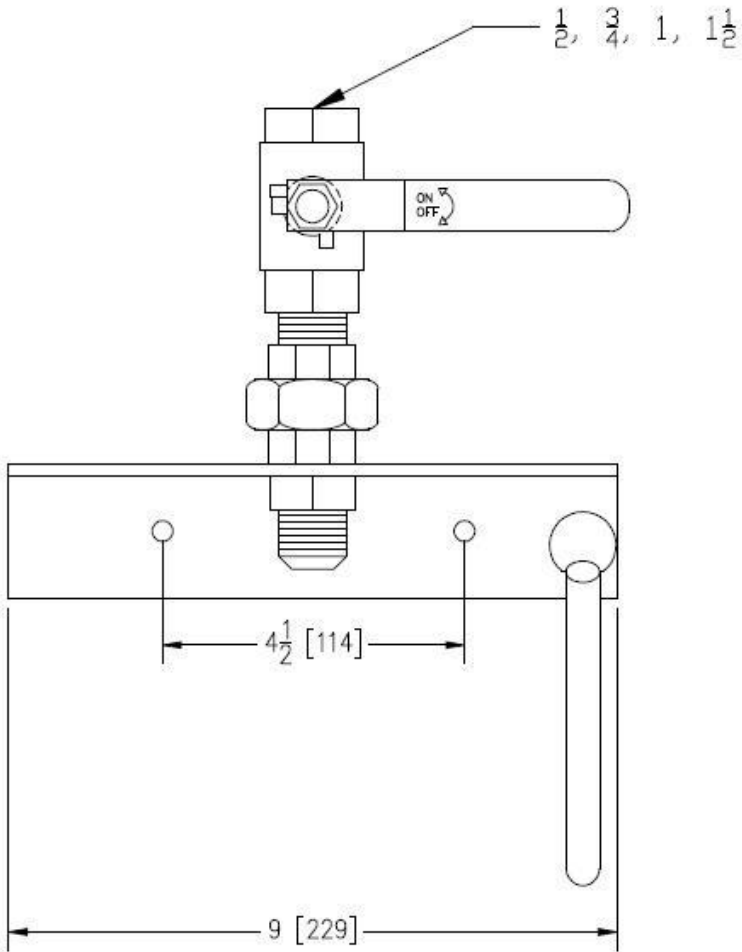

Mixing units, wash down and hoses station

16350 blv. Gouin Ouest, Ste-Geneviève, Québec H9H 1E1

Toll free : 1-800-624-4709 (514)624-4772 Fax : 624-4776

Email : info@charlandthermojet.com Web : www.charlandthermojet.com

L-553-BV-40 MODEL

SIMPLE WASHING STATION FOR HOT OR COLD WATER WITH BALL VALVE AND REDUCED HOSE RACK.