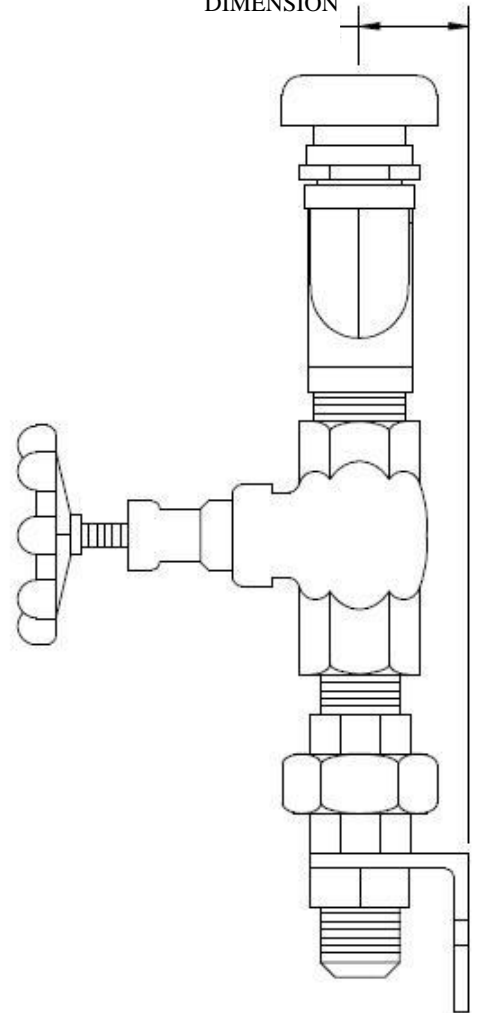

VARIABLE DEPENDING ON CHOSEN DIMENSION