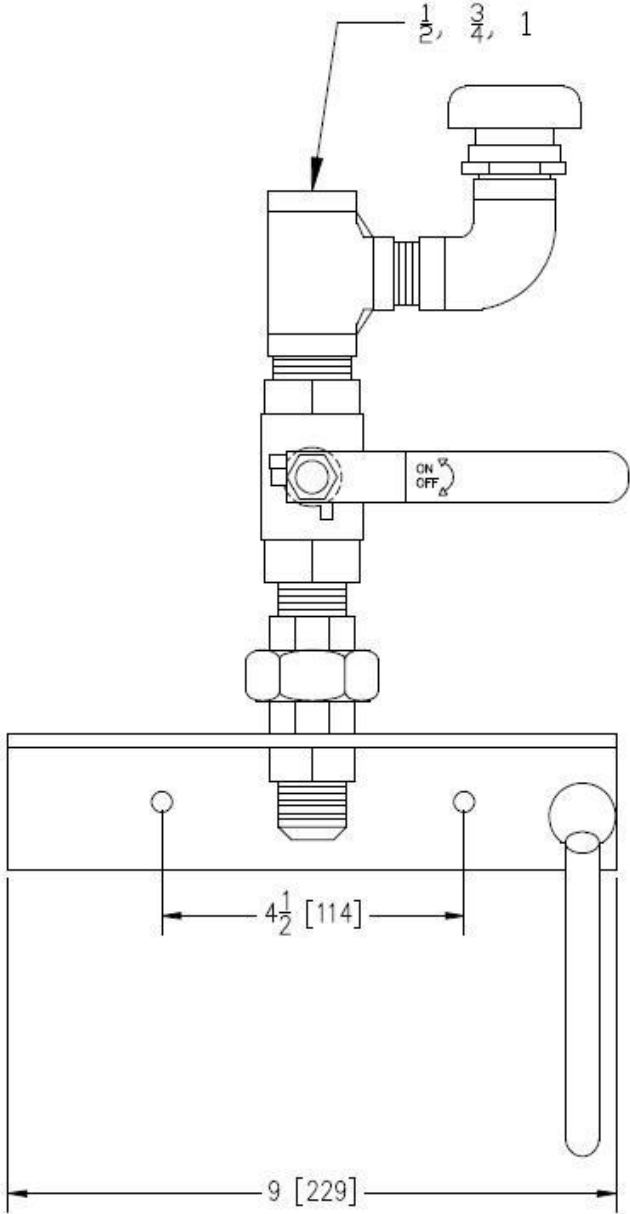

Mixing units, wash down and hoses station

16350 blv. Gouin Ouest, Ste-Geneviève, Québec H9H 1E1
Toll free : 1-800-624-4709 (514)624-4772 Fax : 624-4776

Email : info@charlandthermojet.com Web: www.charlandthermojet.com

L-553-BV-VB-40 MODEL

SIMPLE WASHING STATION FOR HOT OR COLD WATER WITH BALL VALVE, A VACUUM BREAKER AND REDUCED HOSE RACK.