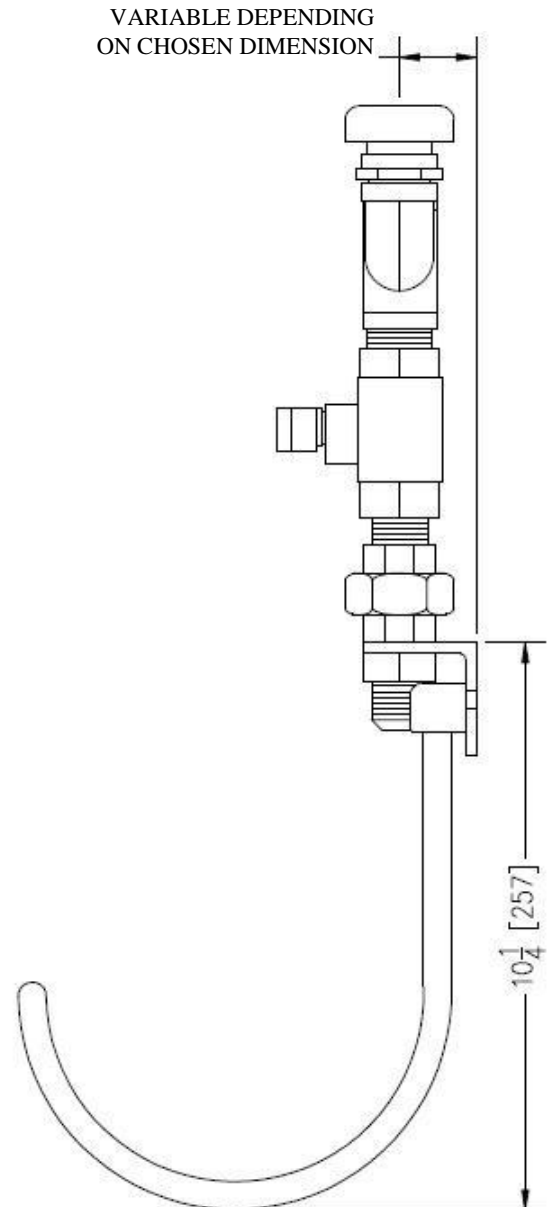

L-553-BV-VB-41 MODEL

SIMPLE WASHING STATION FOR HOT OR COLD WATER WITH BALL VALVE, A VACUUM BREAKER AND STANDARD HOSE RACK.

Mixing units, wash down and hoses station

16350 blv. Gouin Ouest, Ste-Geneviève, Québec H9H 1E1
Toll free : 1-800-624-4709 (514)624-4772 Fax : 624-4776