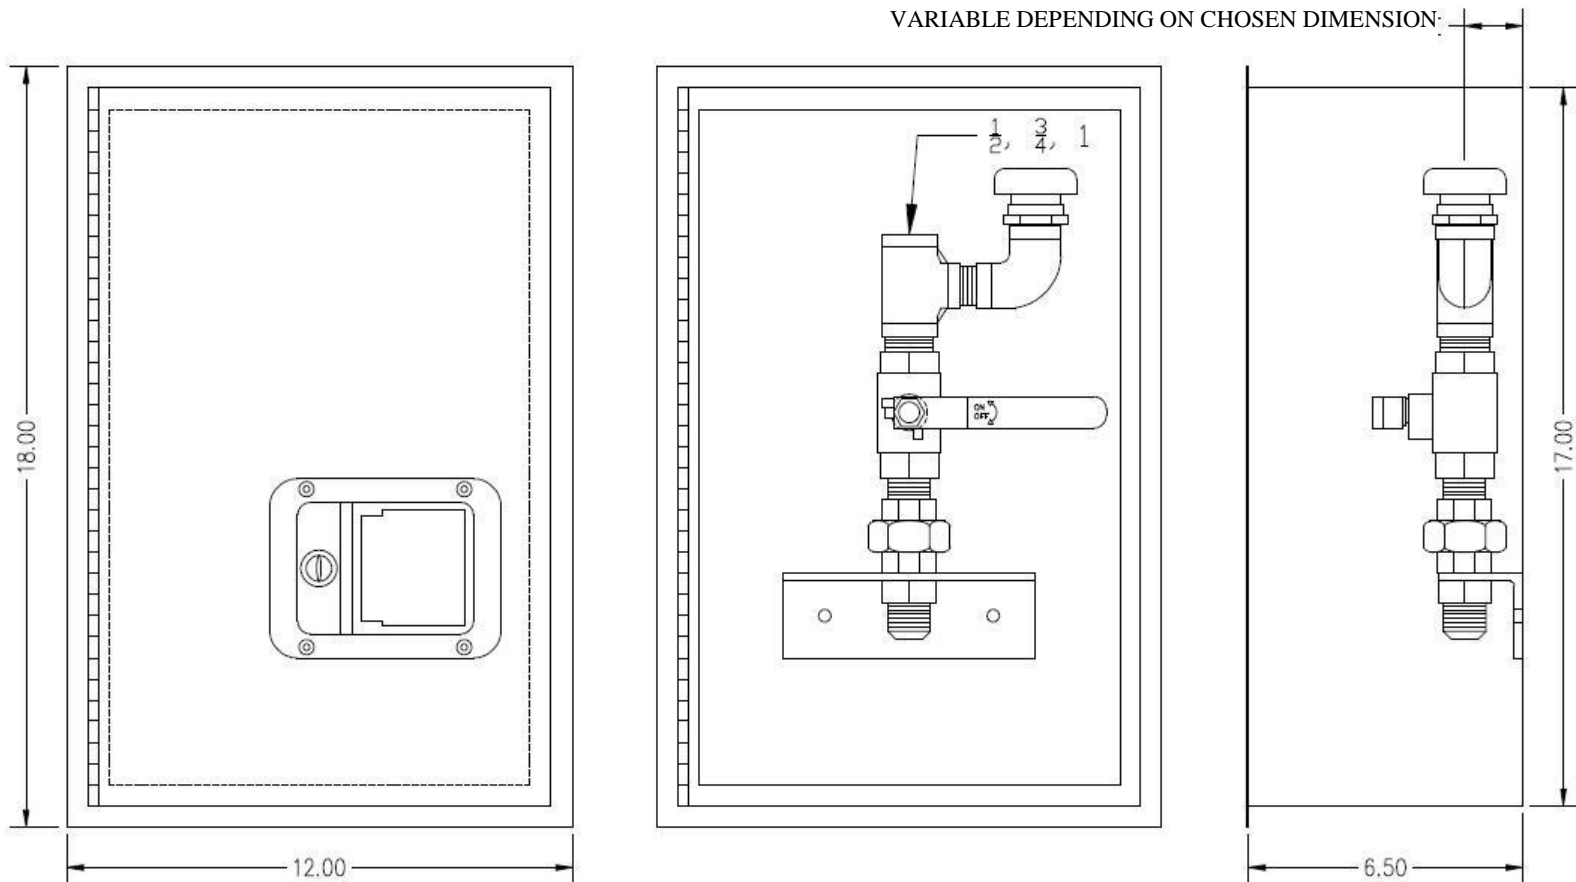

FEATURES OF THE CABINET

- Stainless steel cabinet 1/16" with finish #4.
- On-top water inlet.
- Inside exit with a quick connect.
- Welded piano style hinge.
- Stainless steel handle with lock.

Mixing units, wash down and hoses station