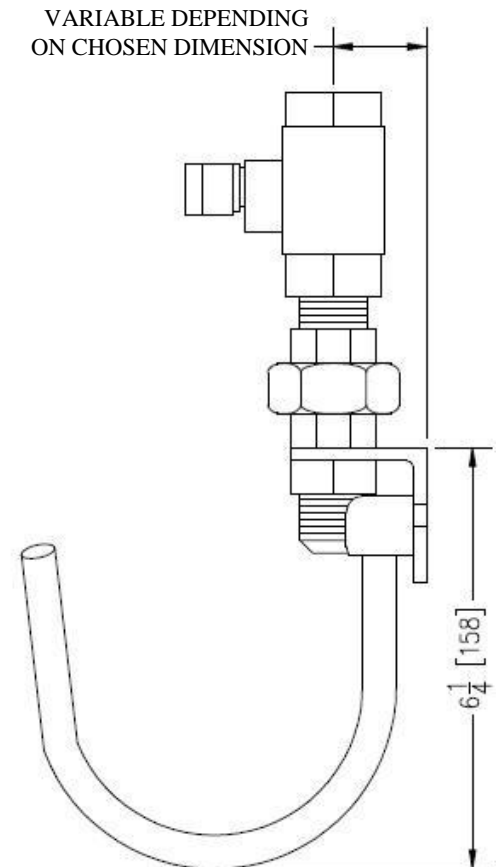

Mixing units, wash down and hoses station

16350 blv. Gouin Ouest, Ste-Geneviève, Québec H9H 1E1

Toll free : 1-800-624-4709 (514)624-4772 Fax : 624-4776

Email : info@charlandthermojet.com Web : www.charlandthermojet.com

L-553-BV-40 MODEL

SIMPLE WASHING STATION FOR HOT OR COLD WATER WITH BALL VALVE AND REDUCED HOSE RACK.