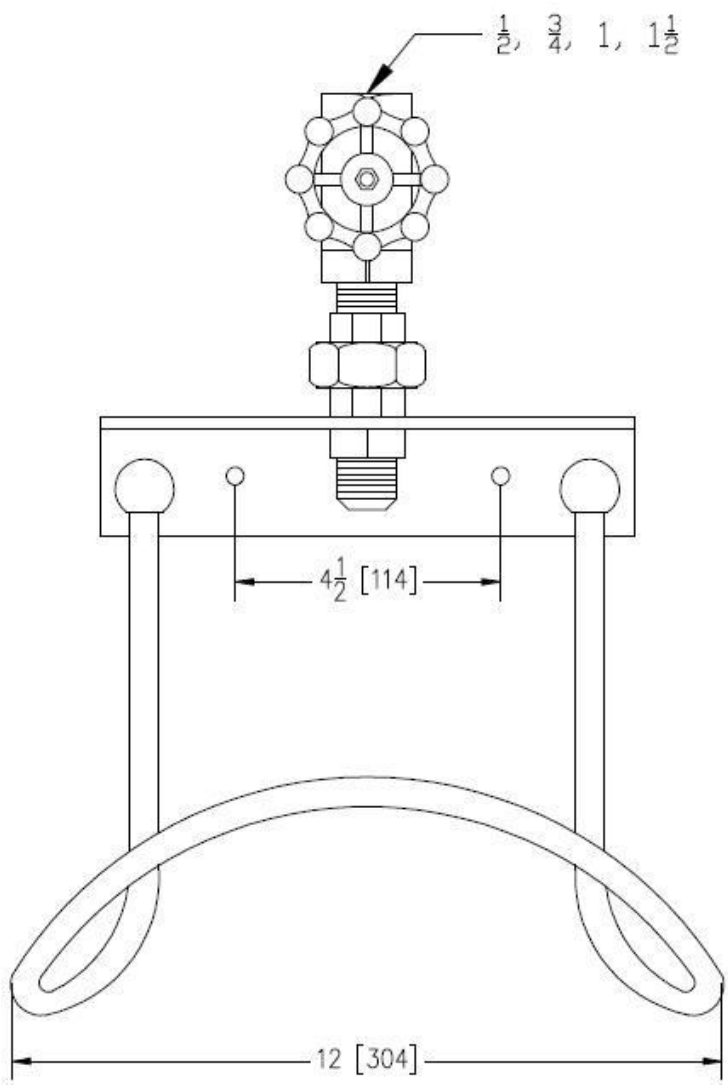

Mixing units, wash down and hoses station

16350 blv. Gouin Ouest, Ste-Geneviève, Québec H9H 1E1
Toll free : 1-800-624-4709 (514)624-4772 Fax : 624-4776

Email : info@charlandthermojet.com Web: www.charlandthermojet.com

L-553-GV-41 MODEL

SIMPLE WASHING STATION FOR HOT OR COLD WATER WITH GLOBE VALVE

L-553-GV-41 wall mounted model for a wide range of available flow rate. Answers your industrial need in hot or cold water depending the size and temperature of the water line supply. Entry size from 1/2" (13 mm) to 1-1/2" (38 mm). Ideal for many types of simple cleaning tasks which require hot or cold water in every industrial plant which does not have access to a steam line. Rapid and easy to use.

Unit & hose : for use with hot and cold WATER only.