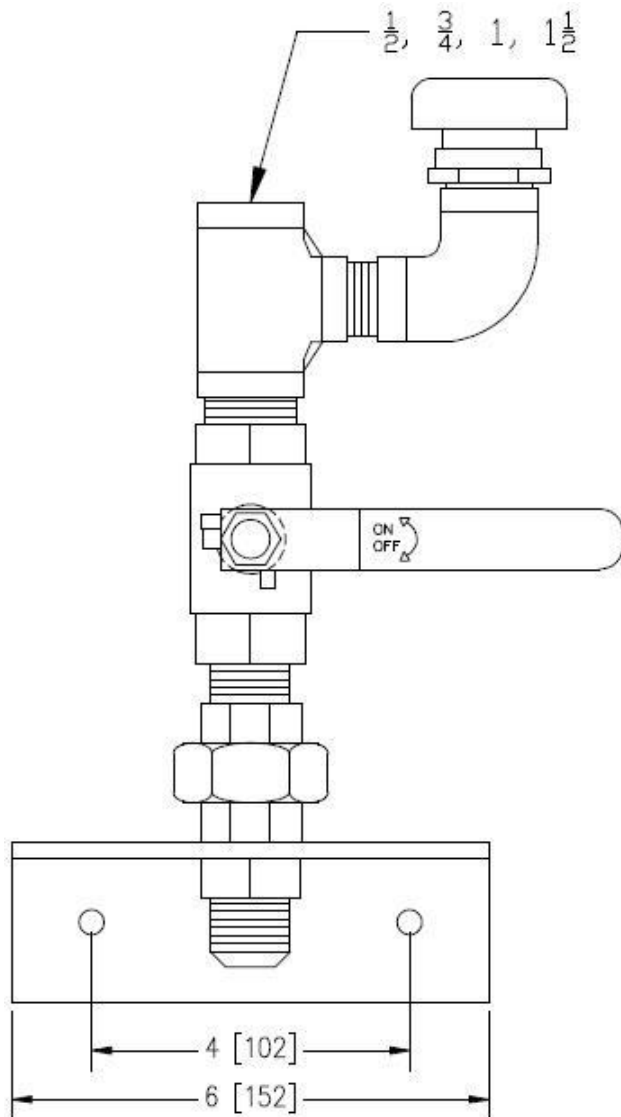

Mixing units, wash down and hoses station

16350 blv. Gouin Ouest, Ste-Geneviève, Québec H9H 1E1

Toll free : 1-800-624-4709 (514)624-4772 Fax : 624-4776

Email : info@charlandthermojet.com Web: www.charlandthermojet.com

L-553-BV-VB MODEL

SIMPLE WASHING STATION FOR HOT OR COLD WATER WITH BALL VALVE AND A VACUUM BREAKER.