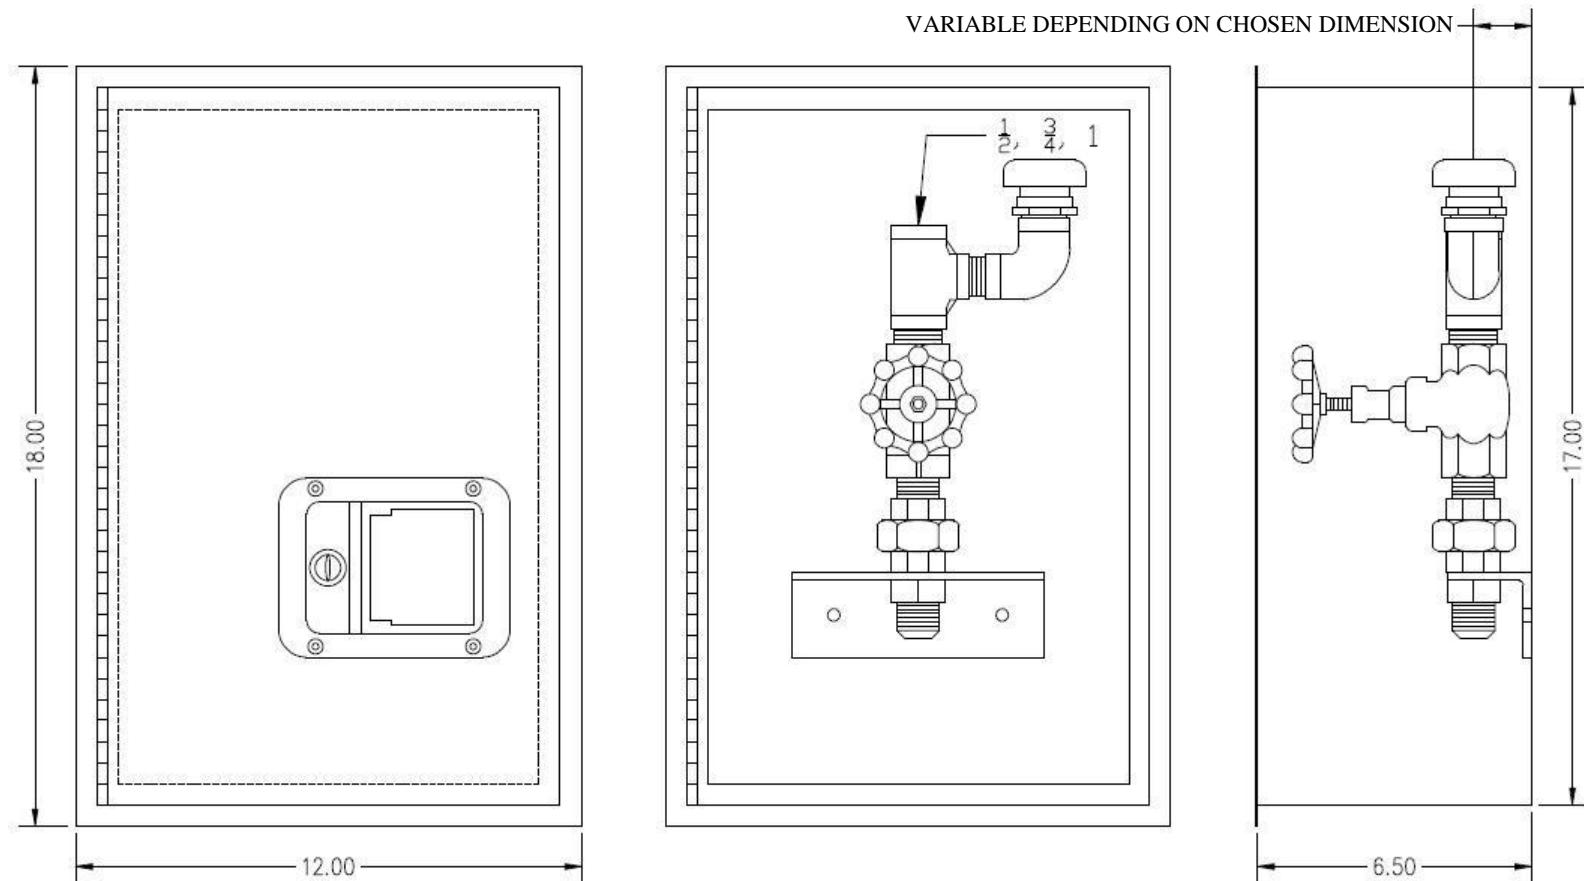

Mixing units, wash down and hoses station

16350 blv. Gouin Ouest, Ste-Geneviève, Québec H9H 1E1

Toll free : 1-800-624-4709 (514)624-4772 Fax : 624-4776

Email : info@charlandthermojet.com Web: www.charlandthermojet.com

L-553-GV-VB-EC MODEL

SIMPLE WASHING STATION FOR HOT OR COLD WATER WITH GLOBE VALVE, VACUUM BREAKER AND STANDARD HOSE RACK IN A STAINLESS STEEL EMBEDED CABINET.

FEATURES OF THE CABINET

- Stainless steel cabinet 1/16" with finish #4.
- On-top water inlet.
- Inside exit with a quick connect.
- Outside front exit.
- No door.