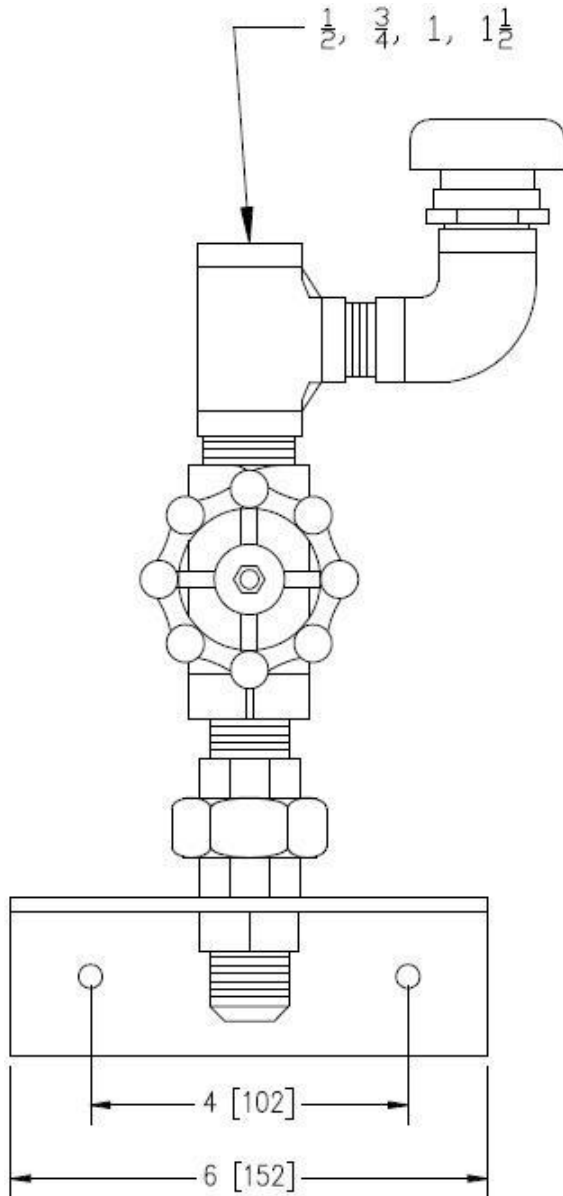

Mixing units, wash down and hoses station

16350 blv. Gouin Ouest, Ste-Geneviève, Québec H9H 1E1

Toll free : 1-800-624-4709 (514)624-4772 Fax : 624-4776

Email : info@charlandthermojet.com Web: www.charlandthermojet.com

L-553-GV-VB MODEL

SIMPLE WASHING STATION FOR HOT OR COLD WATER WITH GLOBE VALVE AND A VACUUM BREAKER.