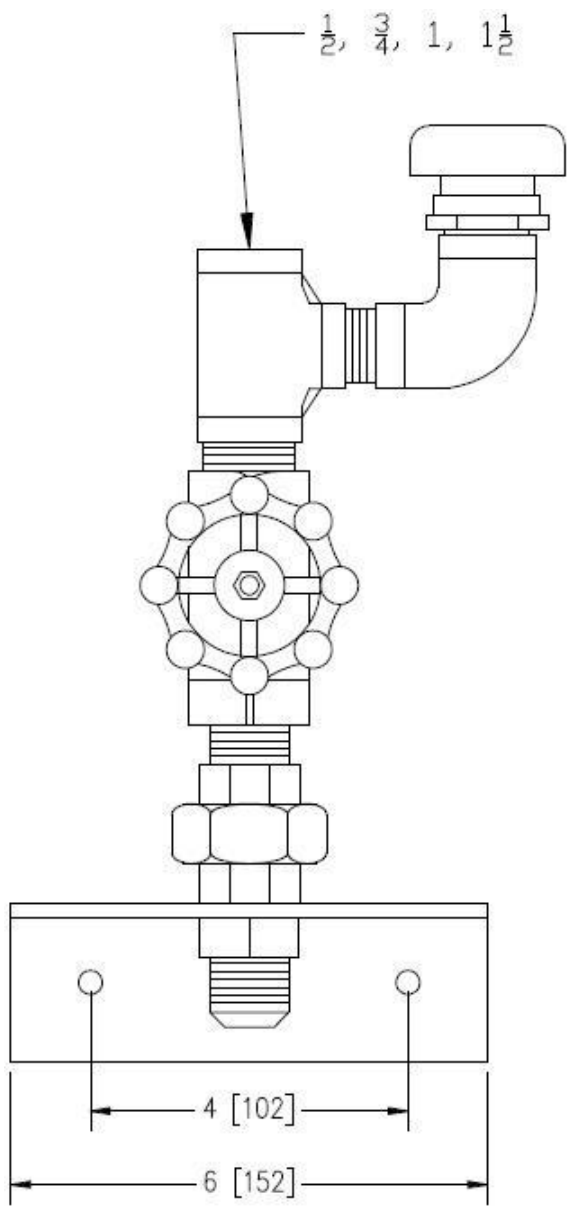

Mixing units, wash down and hoses station

16350 blv. Gouin Ouest, Ste-Geneviève, Québec H9H 1E1

Toll free : 1-800-624-4709 (514)624-4772 Fax : 624-4776

Email : info@charlandthermojet.com Web: www.charlandthermojet.com

L-553-GV-VB MODEL

SIMPLE WASHING STATION FOR HOT OR COLD WATER WITH GLOBE VALVE AND A VACUUM BREAKER.