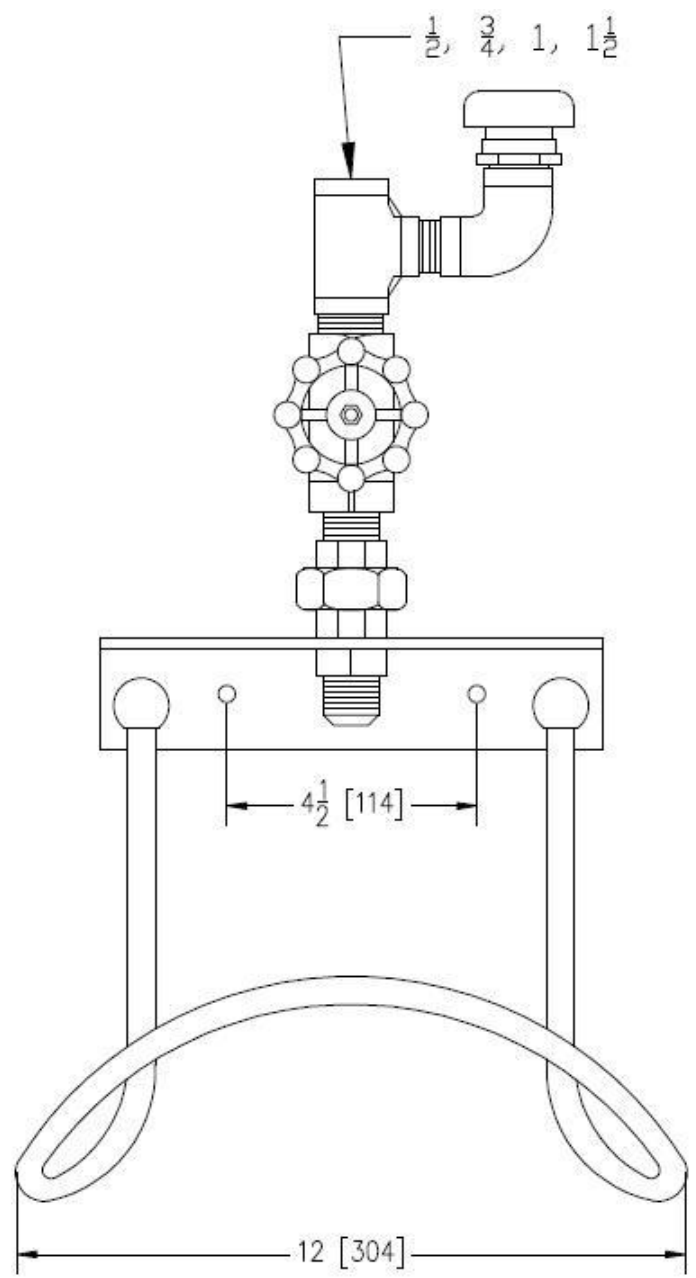

Mixing units, wash down and hoses station

16350 blv. Gouin Ouest, Ste-Geneviève, Québec H9H 1E1
Toll free : 1-800-624-4709 (514)624-4772 Fax : 624-4776

Email : info@charlandthermojet.com Web : www.charlandthermojet.com

L-553-GV-VB-41 MODEL

SIMPLE WASHING STATION FOR HOT OR COLD WATER WITH GLOBE VALVE, A VACUUM BREAKER AND STANDARD HOSE RACK.