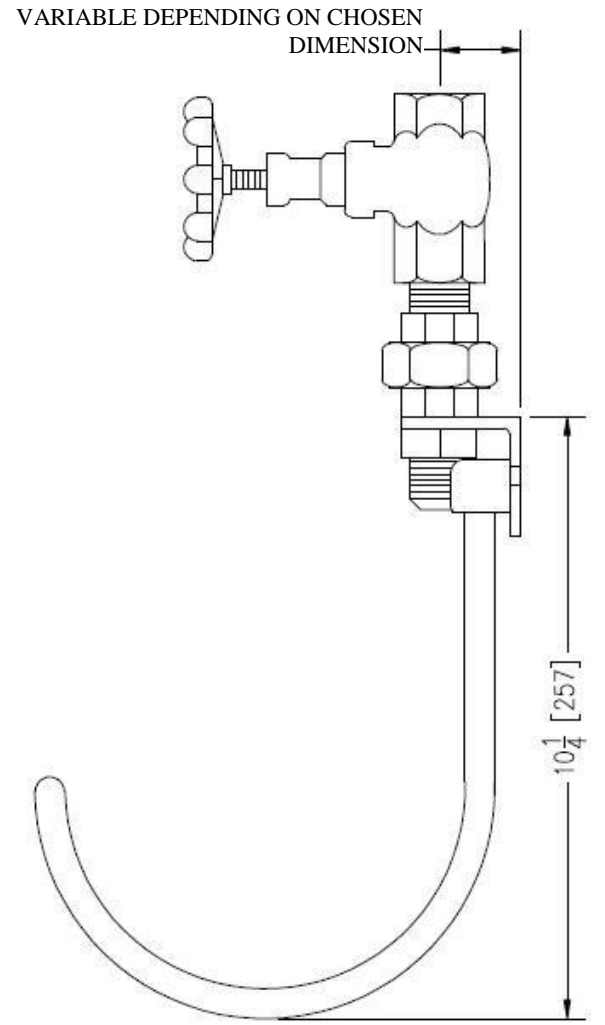

Mixing units, wash down and hoses station

16350 blv. Gouin Ouest, Ste-Geneviève, Québec H9H 1E1
Toll free : 1-800-624-4709 (514)624-4772 Fax : 624-4776

Email : info@charlandthermojet.com Web: www.charlandthermojet.com

L-553-GV-41 MODEL

SIMPLE WASHING STATION FOR HOT OR COLD WATER WITH GLOBE VALVE

L-553-GV-41 wall mounted model for a wide range of available flow rate. Answers your industrial need in hot or cold water depending the size and temperature of the water line supply. Entry size from 1/2" (13 mm) to 1-1/2" (38 mm). Ideal for many types of simple cleaning tasks which require hot or cold water in every industrial plant which does not have access to a steam line. Rapid and easy to use.

Unit & hose : for use with hot and cold WATER only.