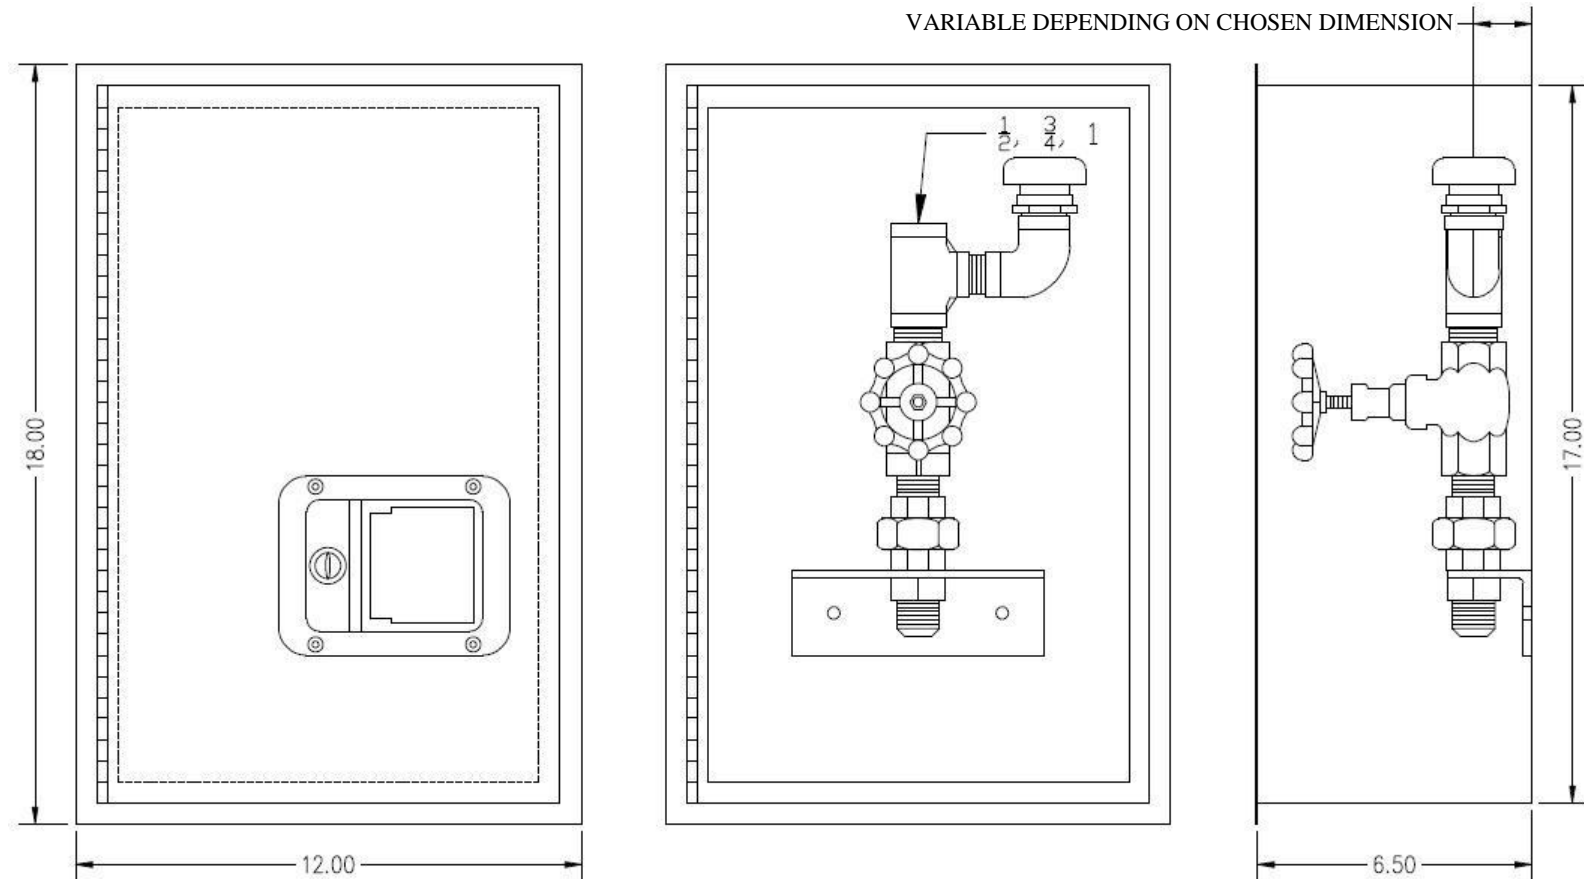

L-553-GV-VB-EC MODEL

SIMPLE WASHING STATION FOR HOT OR COLD WATER WITH GLOBE VALVE, VACUUM BREAKER AND STANDARD HOSE RACK IN A STAINLESS STEEL EMBEDED CABINET.

FEATURES OF THE CABINET

- Stainless steel cabinet 1/16" with finish #4.
- On-top water inlet.
- Inside exit with a quick connect.
- Outside front exit.
- No door.