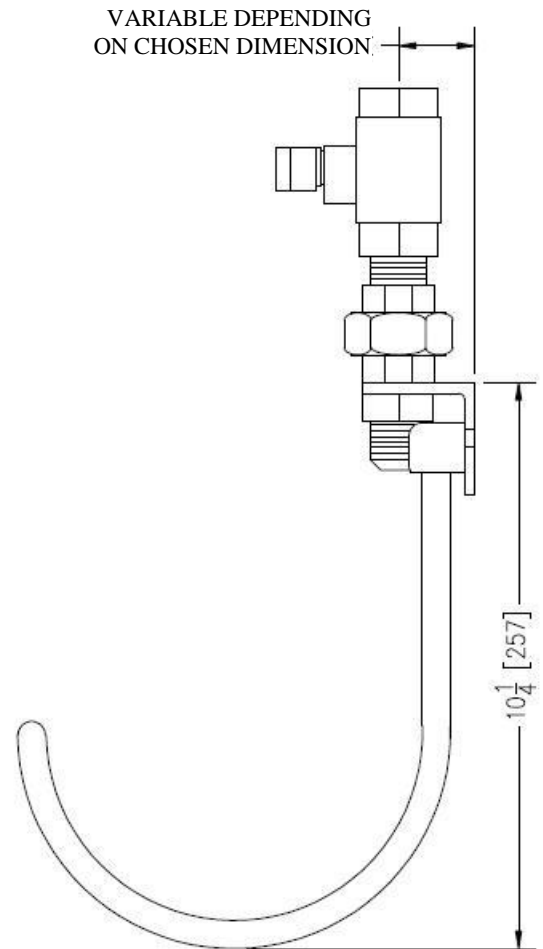

Mixing units, wash down and hoses station

16350 blv. Gouin Ouest, Ste-Geneviève, Québec H9H 1E1

Toll free : 1-800-624-4709 (514)624-4772 Fax : 624-4776

Email : info@charlandthermojet.com Web: www.charlandthermojet.com

L-553-BV-41 MODEL

SIMPLE WASHING STATION FOR HOT OR COLD WATER WITH BALL VALVE

L-553-BV-41 model wall mounted for a wide range of available flow rate. Answers your industrial need in hot or cold water depending on the size and temperature of the water line supply. Entry size from 1/2" (13 mm) to 1-1/2" (38 mm). Ideal for many types of simple cleaning tasks which require hot or cold water in every industrial plant which does not have access to a steam line. Rapid and easy to use.

Unit & hose : for use with hot and cold WATER only.