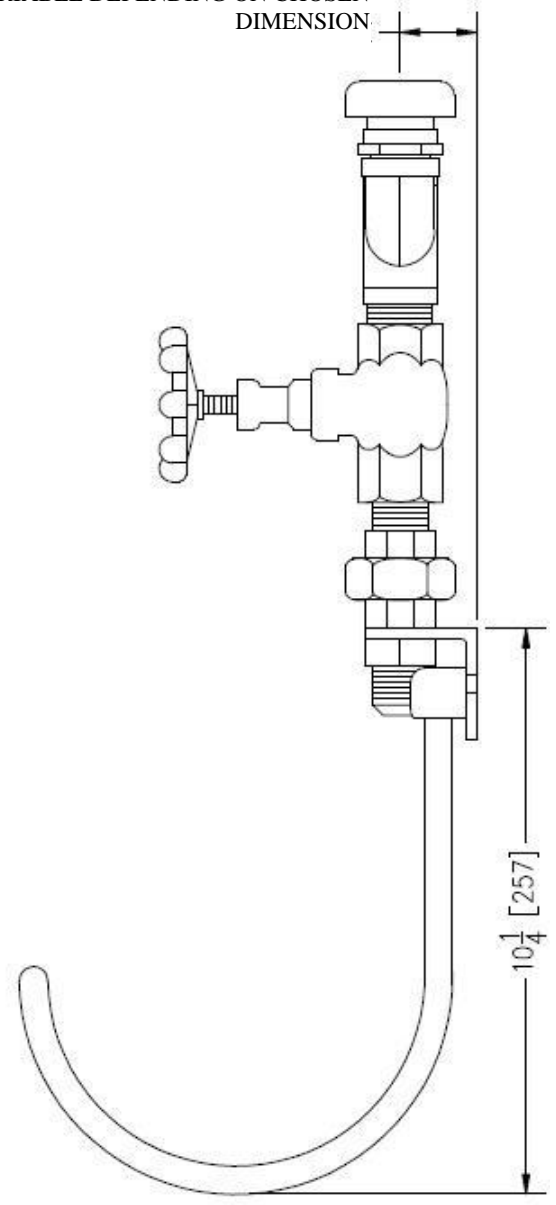

VARIABLE DEPENDING ON CHOSEN DIMENSION