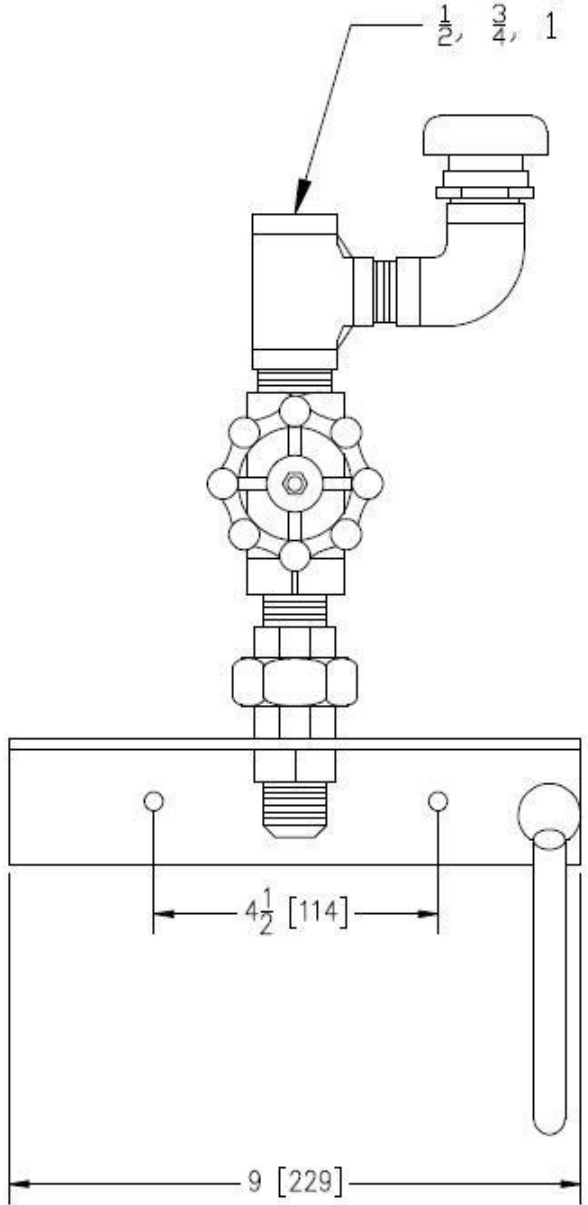

Mixing units, wash down and hoses station

16350 blv. Gouin Ouest, Ste-Geneviève, Québec H9H 1E1
Toll free : 1-800-624-4709 (514)624-4772 Fax : 624-4776

Email : info@charlandthermojet.com Web: www.charlandthermojet.com

L-553-GV-VB-40 MODEL

SIMPLE WASHING STATION FOR HOT OR COLD WATER WITH GLOBE VALVE, A VACUUM BREAKER AND REDUCED HOSE RACK.