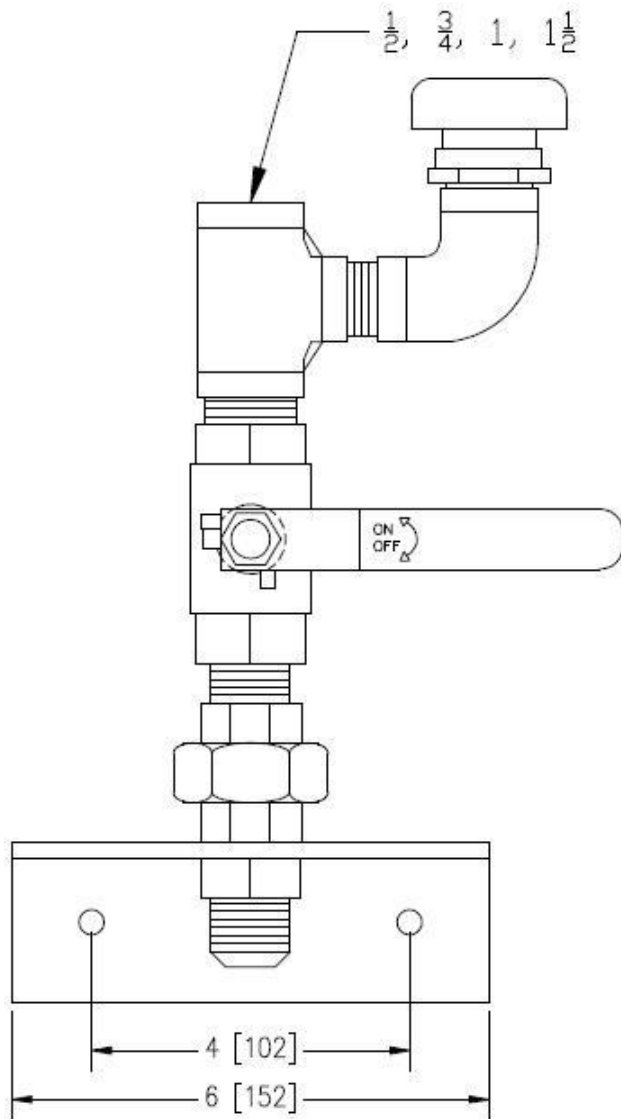

Mixing units, wash down and hoses station

16350 blv. Gouin Ouest, Ste-Geneviève, Québec H9H 1E1

Toll free : 1-800-624-4709 (514)624-4772 Fax : 624-4776

Email : info@charlandthermojet.com Web: www.charlandthermojet.com

L-553-BV-VB MODEL

SIMPLE WASHING STATION FOR HOT OR COLD WATER WITH BALL VALVE AND A VACUUM BREAKER.