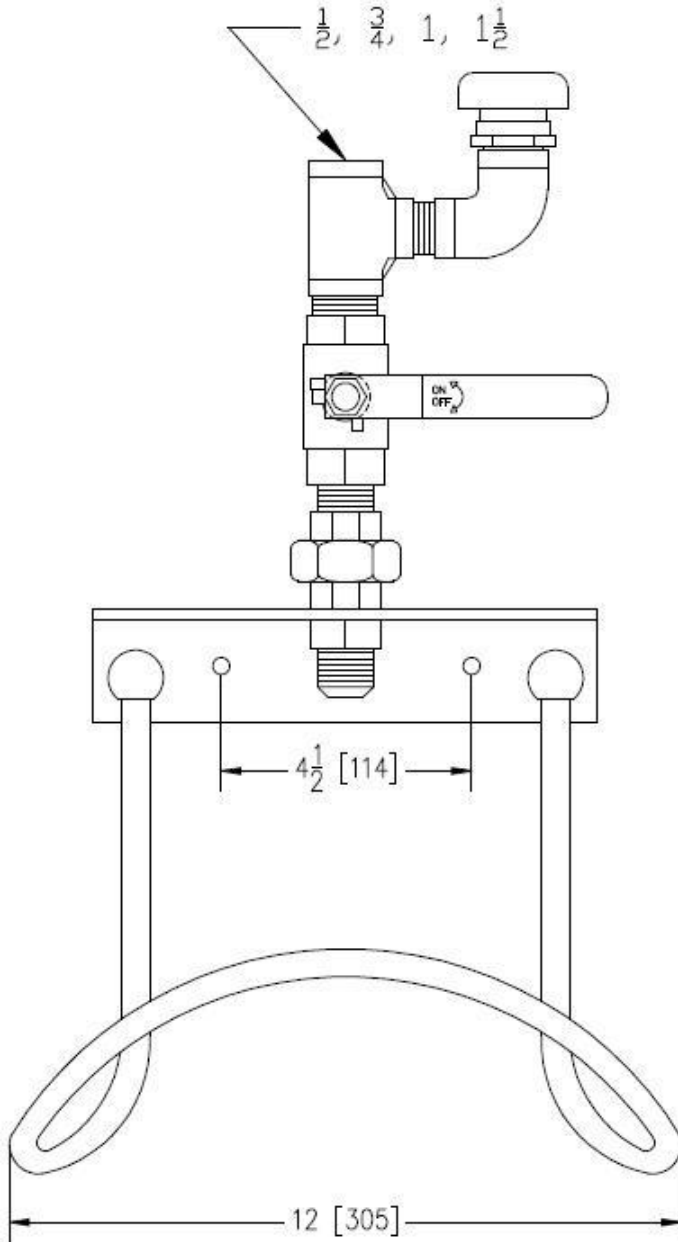

L-553-BV-VB-41 MODEL

SIMPLE WASHING STATION FOR HOT OR COLD WATER WITH BALL VALVE, A VACUUM BREAKER AND STANDARD HOSE RACK.

Mixing units, wash down and hoses station

16350 blv. Gouin Ouest, Ste-Geneviève, Québec H9H 1E1
 Toll free : 1-800-624-4709 (514)624-4772 Fax : 624-4776