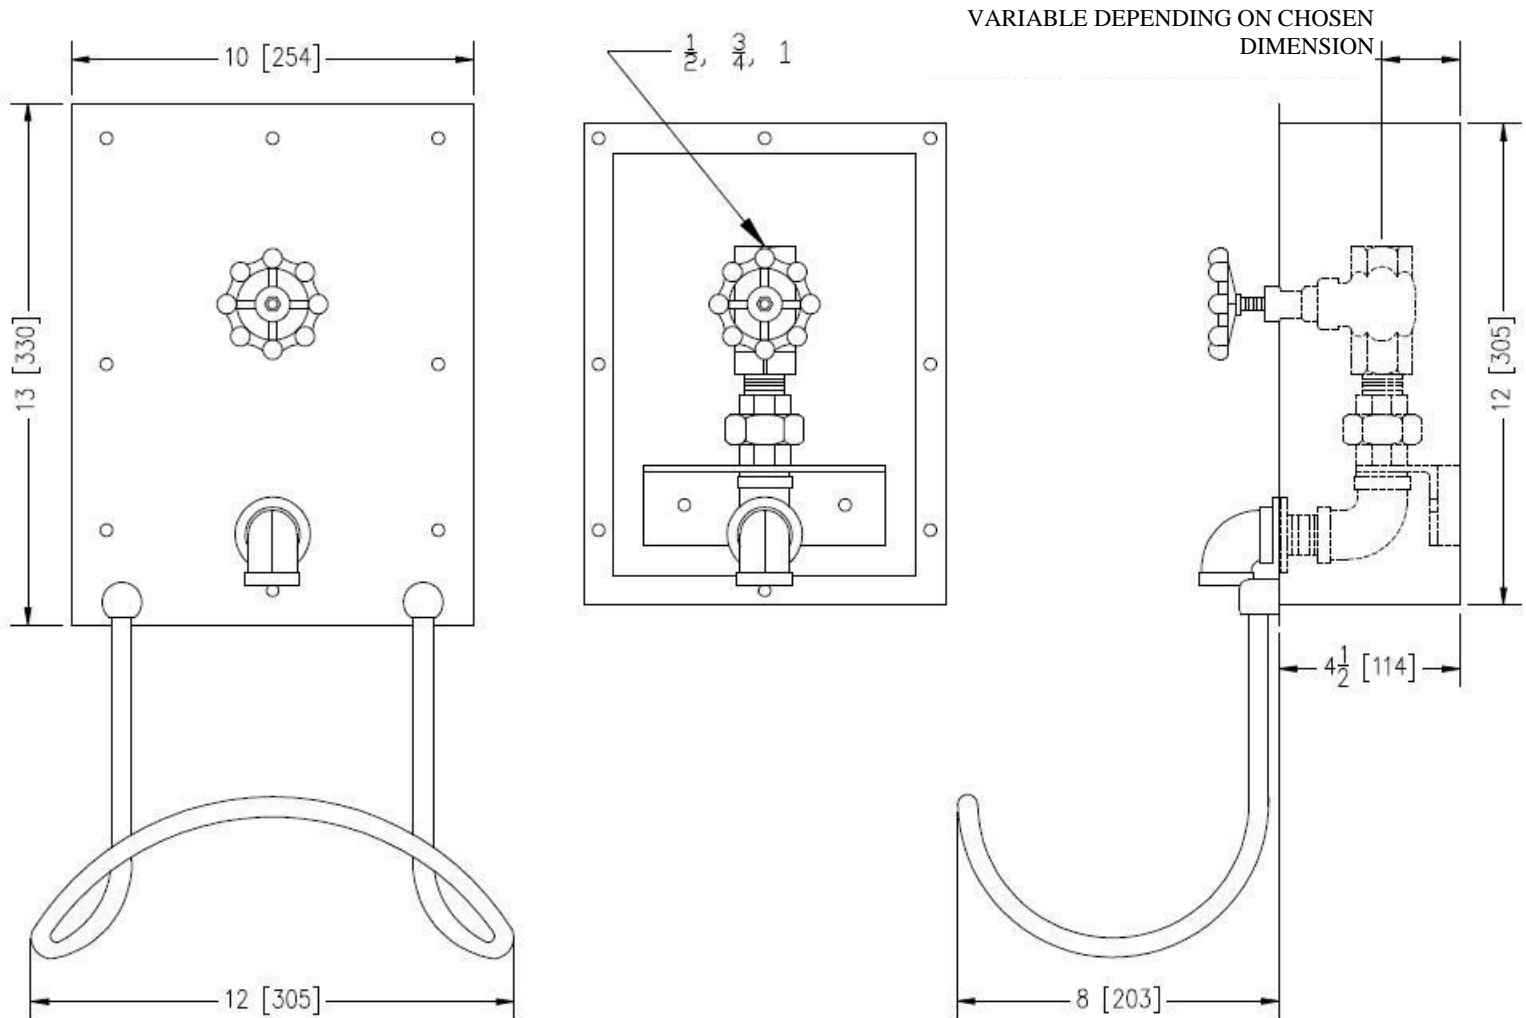

L-553-GV-EC-41 MODEL

SIMPLE WASHING STATION FOR HOT OR COLD WATER WITH GLOBE VALVE AND STANDARD HOSE RACK IN A STAINLESS STEEL EMBEDDED CABINET.

FEATURES OF THE CABINET

- Stainless steel cabinet 1/16" with finish #4.
- On-top water inlet.
- Outside front exit.
- No door.