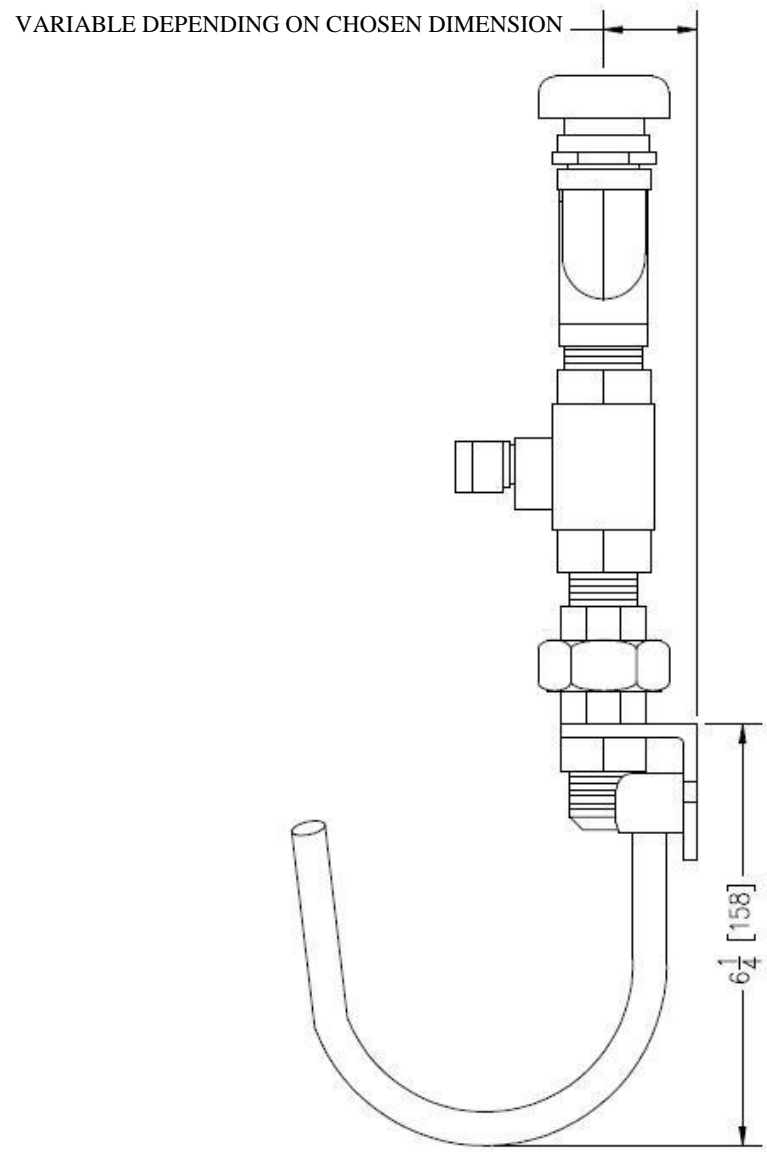

Mixing units, wash down and hoses station

16350 blv. Gouin Ouest, Ste-Geneviève, Québec H9H 1E1
Toll free : 1-800-624-4709 (514)624-4772 Fax : 624-4776

Email : info@charlandthermojet.com Web: www.charlandthermojet.com

L-553-BV-VB-40 MODEL

SIMPLE WASHING STATION FOR HOT OR COLD WATER WITH BALL VALVE, A VACUUM BREAKER AND REDUCED HOSE RACK.