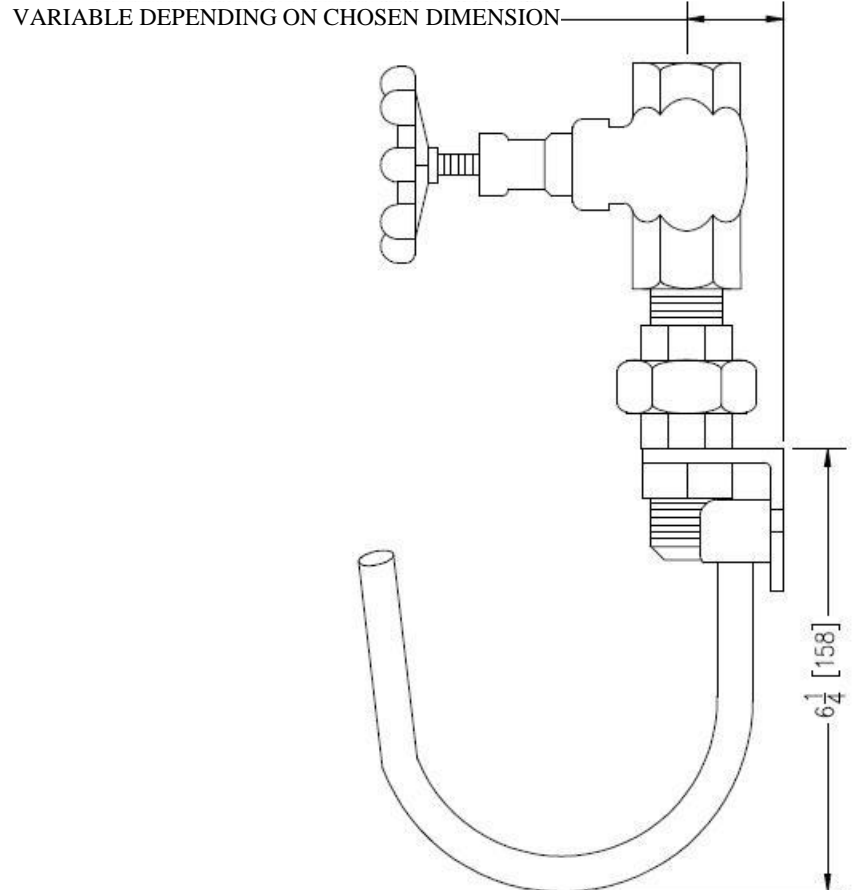

Mixing units, wash down and hoses station

16350 blv. Gouin Ouest, Ste-Geneviève, Québec H9H 1E1

Toll free : 1-800-624-4709 (514)624-4772 Fax : 624-4776

Email : info@charlandthermojet.com Web : www.charlandthermojet.com

L-553-GV-40 MODEL

SIMPLE WASHING STATION FOR HOT OR COLD WATER WITH GLOBE VALVE AND REDUCED HOSE RACK.