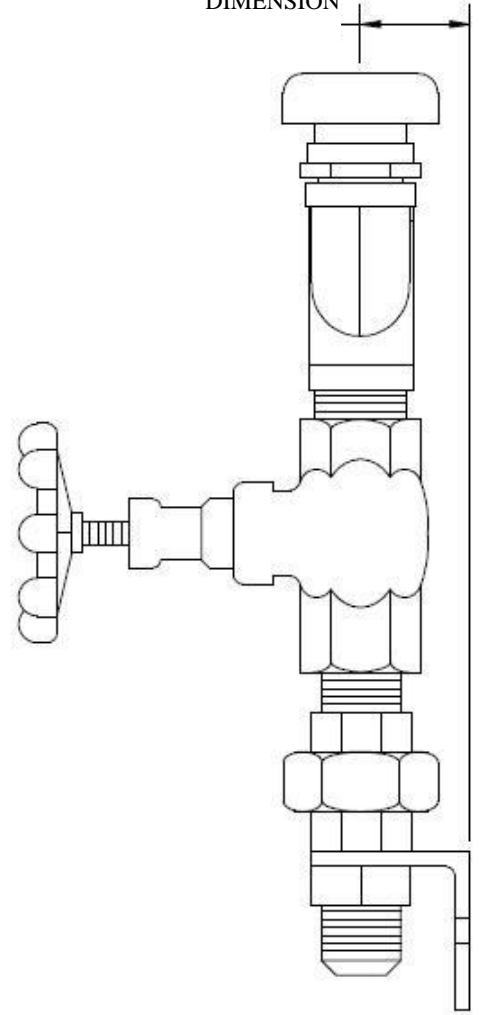

VARIABLE DEPENDING ON CHOSEN DIMENSION