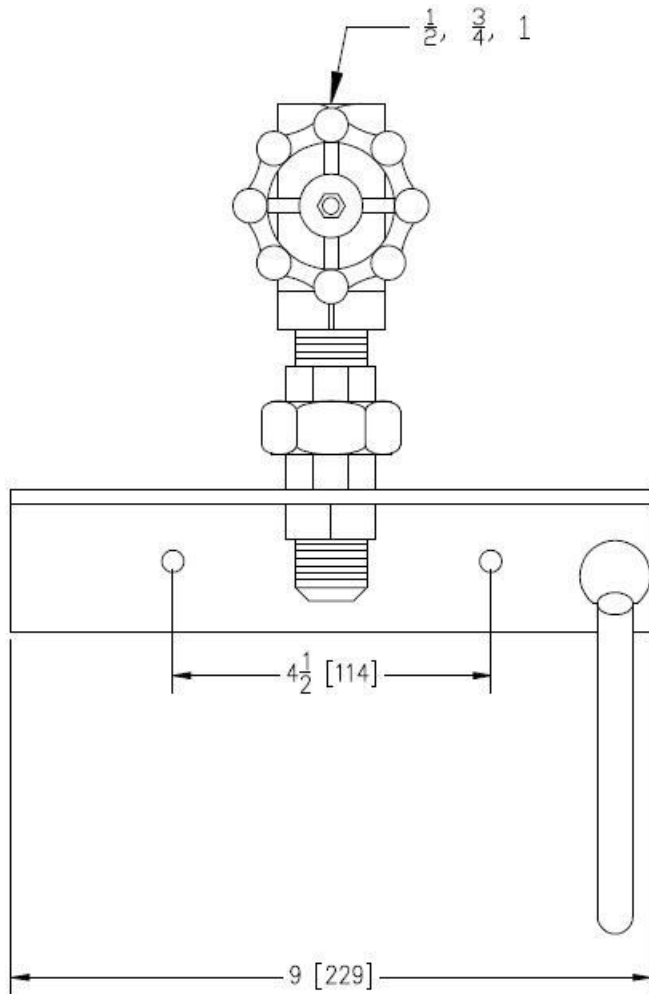

Mixing units, wash down and hoses station

16350 blv. Gouin Ouest, Ste-Geneviève, Québec H9H 1E1

Toll free : 1-800-624-4709 (514)624-4772 Fax : 624-4776

Email : info@charlandthermojet.com Web : www.charlandthermojet.com

L-553-GV-40 MODEL

SIMPLE WASHING STATION FOR HOT OR COLD WATER WITH GLOBE VALVE AND REDUCED HOSE RACK.