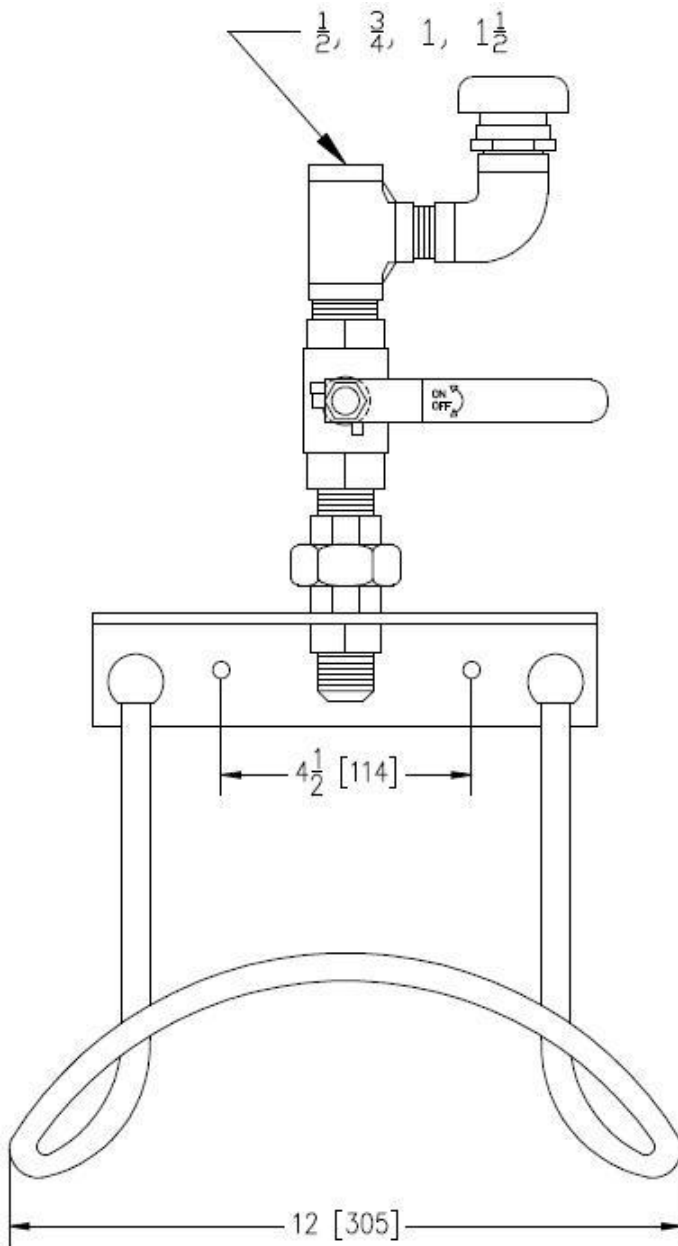

L-553-BV-VB-41 MODEL

SIMPLE WASHING STATION FOR HOT OR COLD WATER WITH BALL VALVE, A VACUUM BREAKER AND STANDARD HOSE RACK.

Mixing units, wash down and hoses station

16350 blv. Gouin Ouest, Ste-Geneviève, Québec H9H 1E1
Toll free : 1-800-624-4709 (514)624-4772 Fax : 624-4776