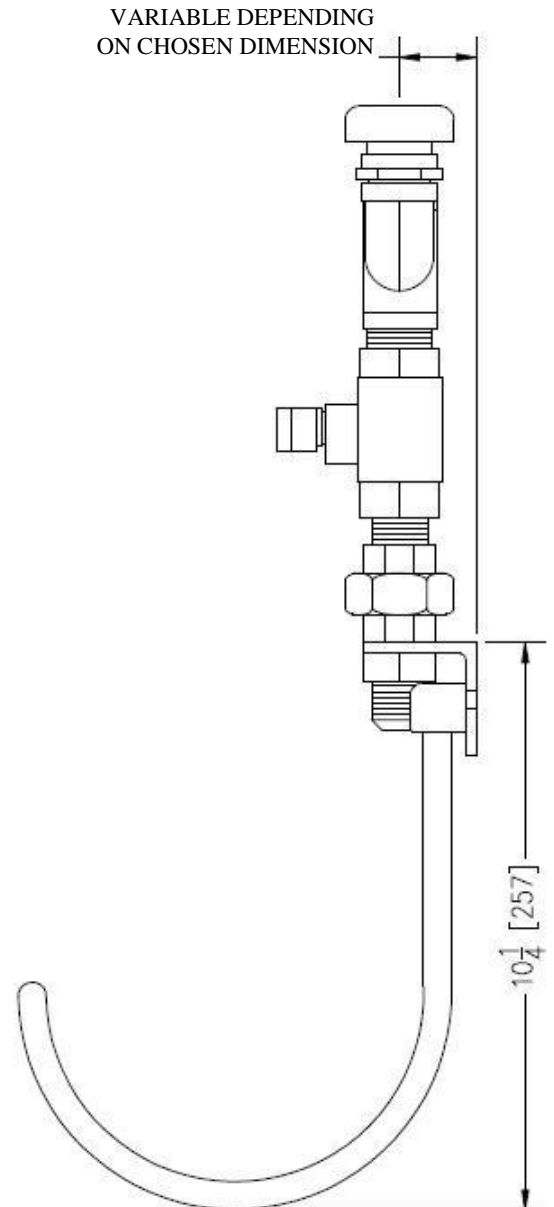

L-553-BV-VB-41 MODEL

SIMPLE WASHING STATION FOR HOT OR COLD WATER WITH BALL VALVE, A VACUUM BREAKER AND STANDARD HOSE RACK.

Mixing units, wash down and hoses station

16350 blv. Gouin Ouest, Ste-Geneviève, Québec H9H 1E1
 Toll free : 1-800-624-4709 (514)624-4772 Fax : 624-4776