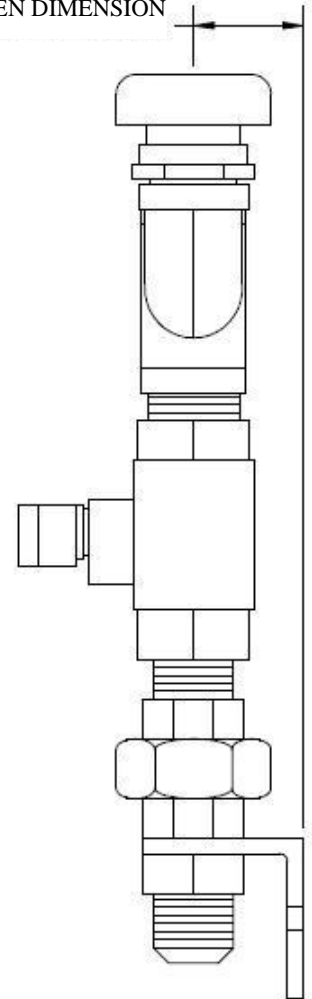

VARIABLE DEPENDING
ON CHOSEN DIMENSION