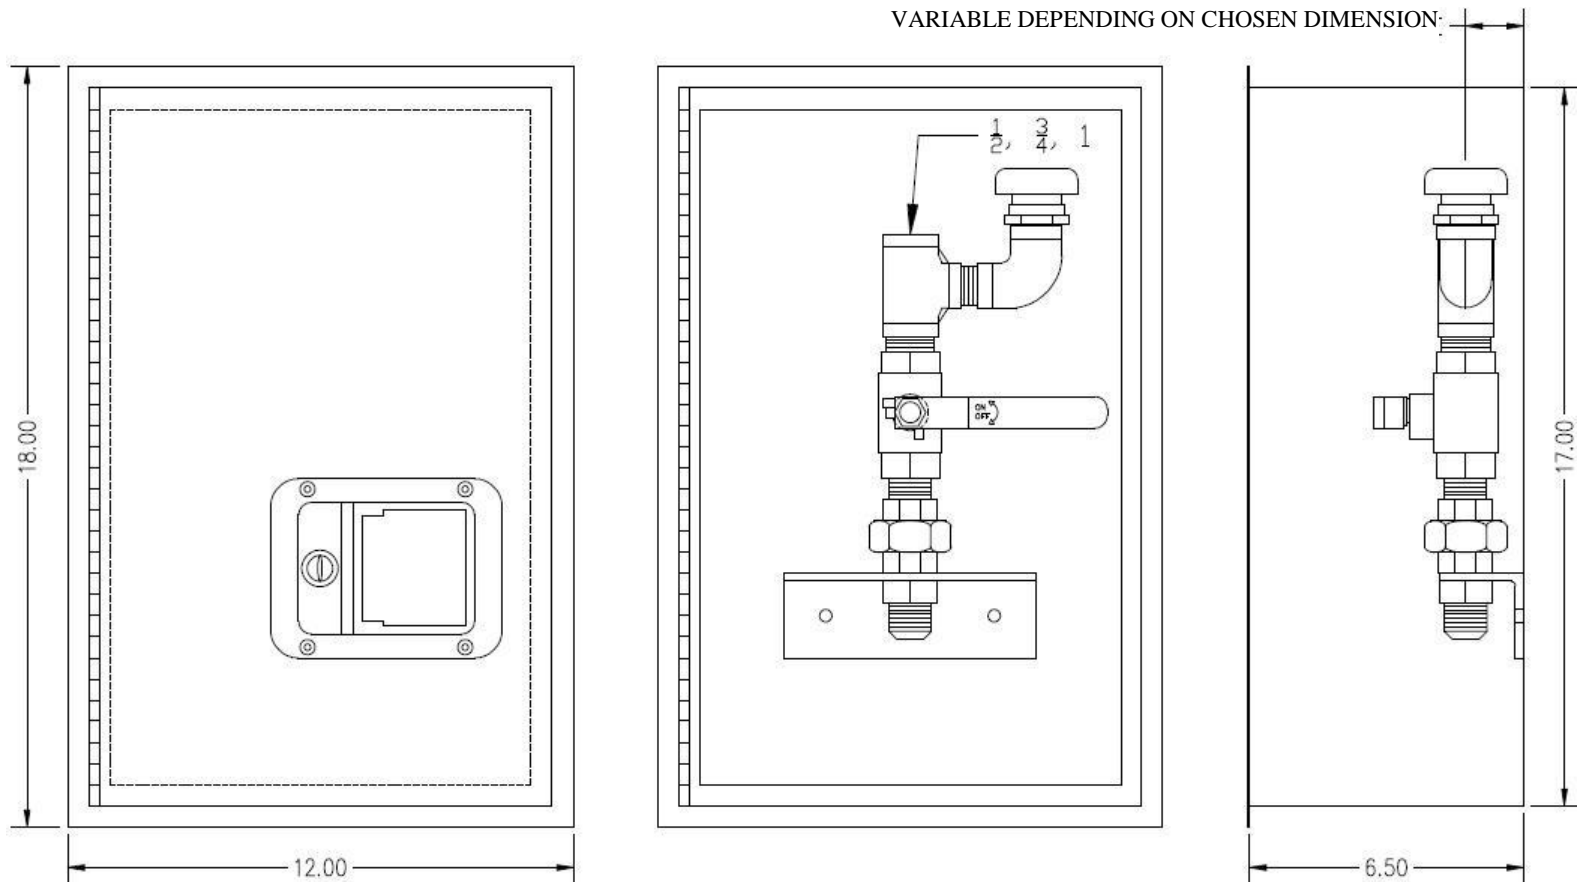

FEATURES OF THE CABINET

- Stainless steel cabinet 1/16" with finish #4.
- On-top water inlet.
- Inside exit with a quick connect.
- Welded piano style hinge.
- Stainless steel handle with lock.

Mixing units, wash down and hoses station