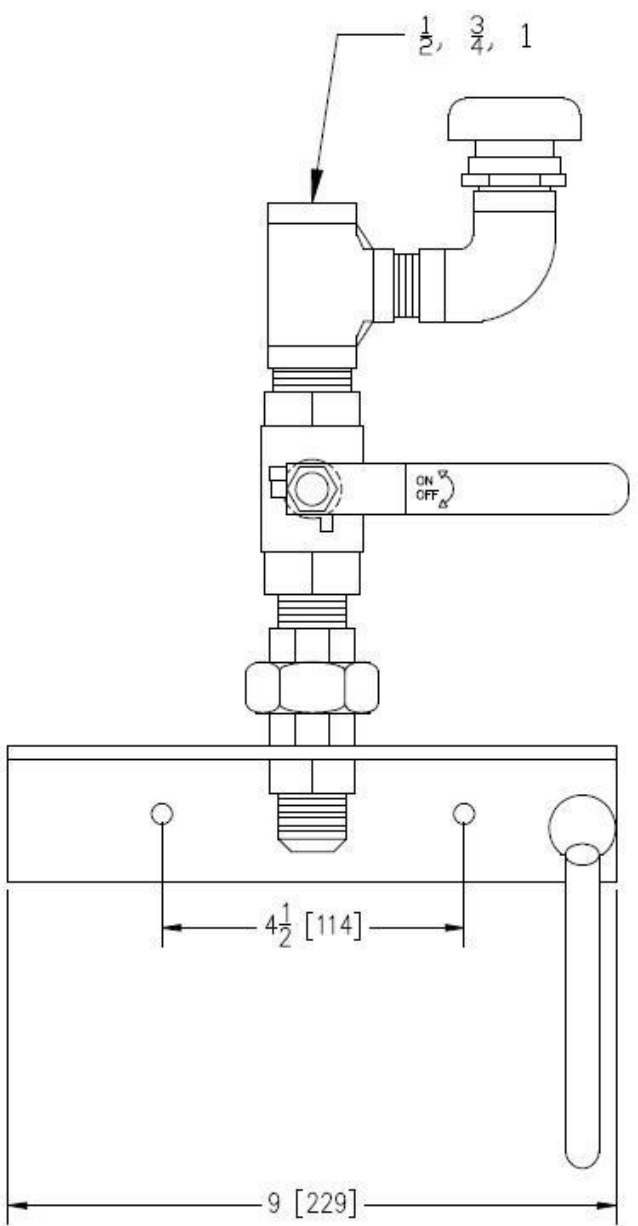

Mixing units, wash down and hoses station

16350 blv. Gouin Ouest, Ste-Geneviève, Québec H9H 1E1
Toll free : 1-800-624-4709 (514)624-4772 Fax : 624-4776

Email : info@charlandthermojet.com Web: www.charlandthermojet.com

L-553-BV-VB-40 MODEL

SIMPLE WASHING STATION FOR HOT OR COLD WATER WITH BALL VALVE, A VACUUM BREAKER AND REDUCED HOSE RACK.