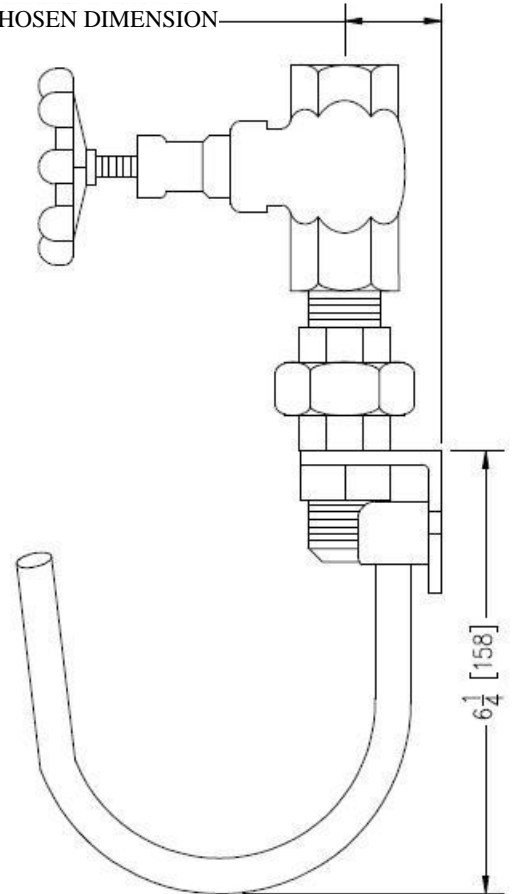

VARIABLE DEPENDING ON CHOSEN DIMENSION