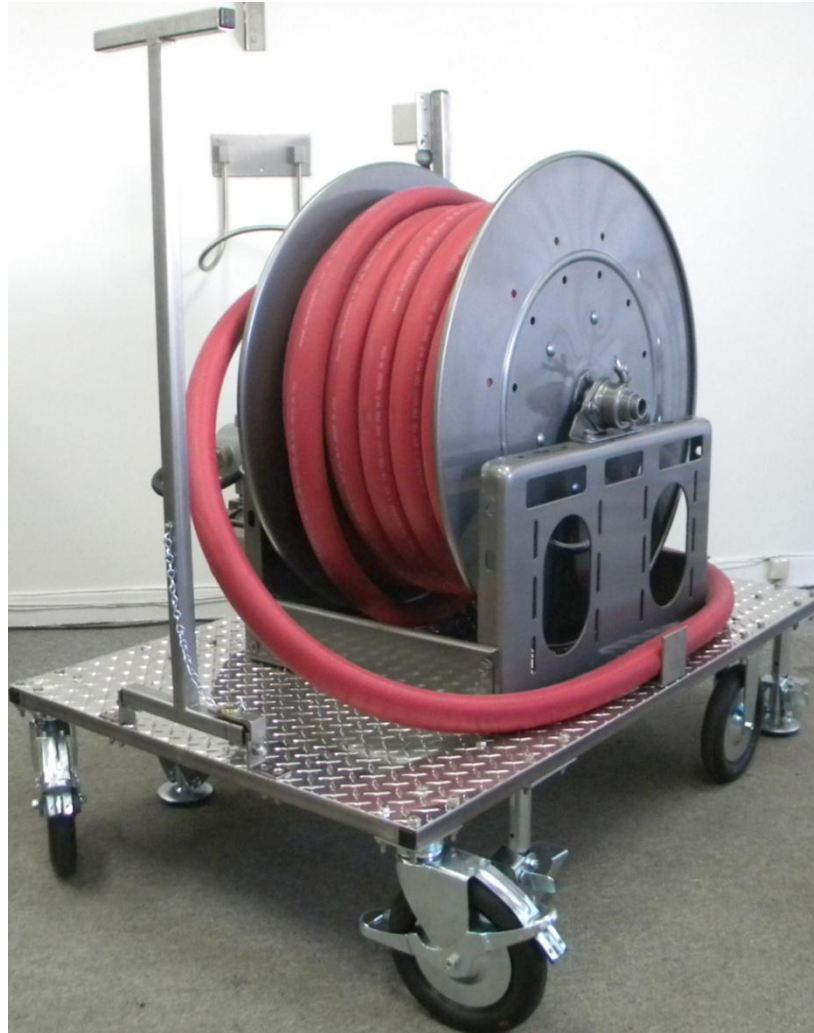

# 11

PORTATIVE CLEANING STATION  
FOR GENERAL APPLICATIONS

**LIQUIDS**

### PORTATIVE CLEANING STATION WITH ELECTRIC HOSE REEL

Portative cleaning station for different size of hose. Allows to move easily the reel and its contents which are usually install for static use. The wagon is made of stainless steel with a polish aluminum anti-skid platform. This model is also equipped with stabilizing legs to maintain solidly in position the station during its use. The station is ready to use, you only have to connect the water supply and the electric cable and you're done. Rapid and Easy to use.

1-1/2'' portative hose station

**1-1/2'' portative hose station**

Completely configurable, this portable station can be made to contain hose of 1/2'' (13 mm) to 2'' (51 mm) according to needs.